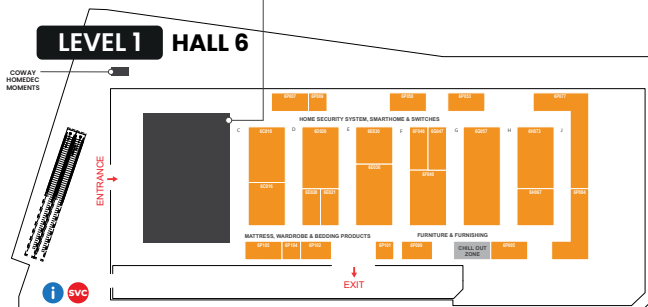

Designed by:

HOMEDEC
SHOWHOME

MATTHEW LIM