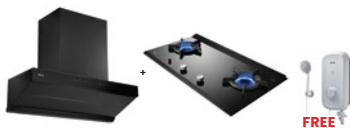

Rinnai Cooker Hood RH-KM6069-PBV + Rinnai Built-in Gas Hob RB-2CGT

* Limited units only

HOMEDec PRICE -45%
RM 4,699

RINNAI (M) SDN BHD
BOOTH NO.: 7A013