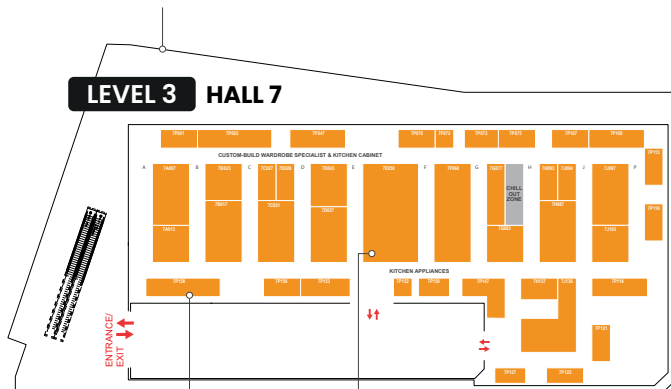

**WET
DRY** KITCHEN
or ONE KITCHEN?