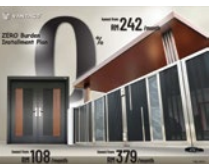

Designing the Philosophy of Home Entrance (3 in 1)

HOMEDec PRICE
From RM 12,888*

VANTAGE SALES & MARKETING SDN BHD
BOOTH NO.: 2K152